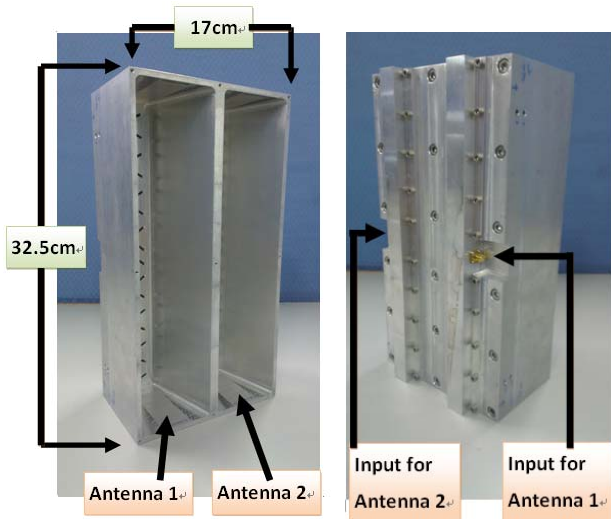

VICTORY MICROWAVE CORPORATION

Sector Antennas

9.3 - 9.4GHz Slot Array Antenna

3.5GHz CP Slot Array Antenna

3.53 - 3.56GHz Vertical Polarization Base Station Antenna

3.53 - 3.56GHz Horizontal Polarization Base Station Antenna